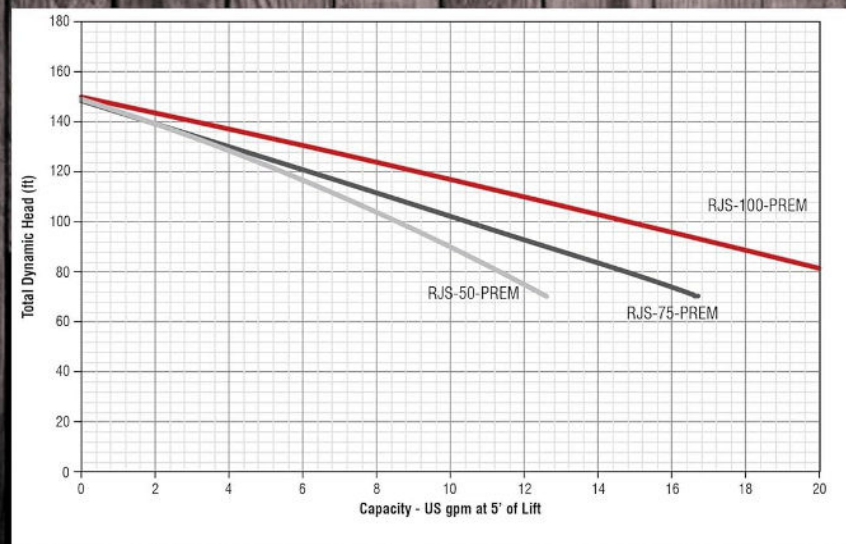

Quality Inside and Out

RJS-PREM Series Performance

Model	Item No.	Suction Lift	Discharge Pressure (PSI)				Max. Pressure (PSI)	Max. Head
			30	40	50	60		
RJS-50-PREM	602206	5'	12.6	10	6.1	2	65	150'
		15'	10	7.9	4	-	60	139'
		25'	6.9	6.2	2.5	-	55	127'
RJS-75-PREM	602207	5'	16.7	12.5	7	1.8	65	150'
		15'	13.1	10	4.9	-	60	139'
		25'	8.4	7.1	2.1	-	55	127'
RJS-100-PREM	602208	5'	23.2	16.8	10.6	3.5	65	150'
		15'	19.5	14.1	7.7	-	60	139'
		25'	13.3	11.5	5.3	-	55	127'

Red Lion RJC-50-PREM 115/230 voltios, 1/2 HP
 14.2 GPM Bomba de chorro convertible premium
 (pozo poco profundo o profundo), rojo, 602136