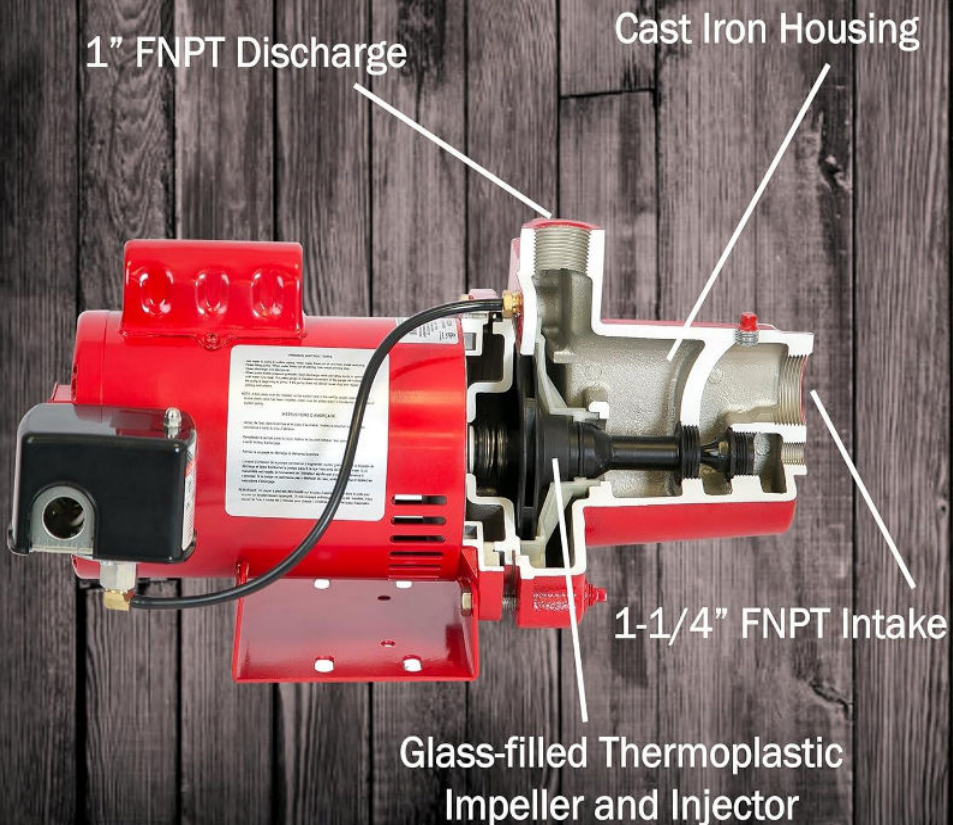

Quality Inside and Out

RJS-PREM Series Performance

Model	Item No.	Suction Lift	Discharge Pressure (PSI)				Max. Pressure (PSI)	Max. Head
			30	40	50	60		
RJS-50-PREM	602206	5'	12.6	10	6.1	2	65	150'
		15'	10	7.9	4	-	60	139'
		25'	6.9	6.2	2.5	-	55	127'
RJS-75-PREM	602207	5'	16.7	12.5	7	1.8	65	150'
		15'	13.1	10	4.9	-	60	139'
		25'	8.4	7.1	2.1	-	55	127'
RJS-100-PREM	602208	5'	23.2	16.8	10.6	3.5	65	150'
		15'	19.5	14.1	7.7	-	60	139'
		25'	13.3	11.5	5.3	-	55	127'

Red Lion RJC-50-PREM 115/230 voltios, 1/2 HP
 14.2 GPM Bomba de chorro convertible premium
 (pozo poco profundo o profundo), rojo, 602136